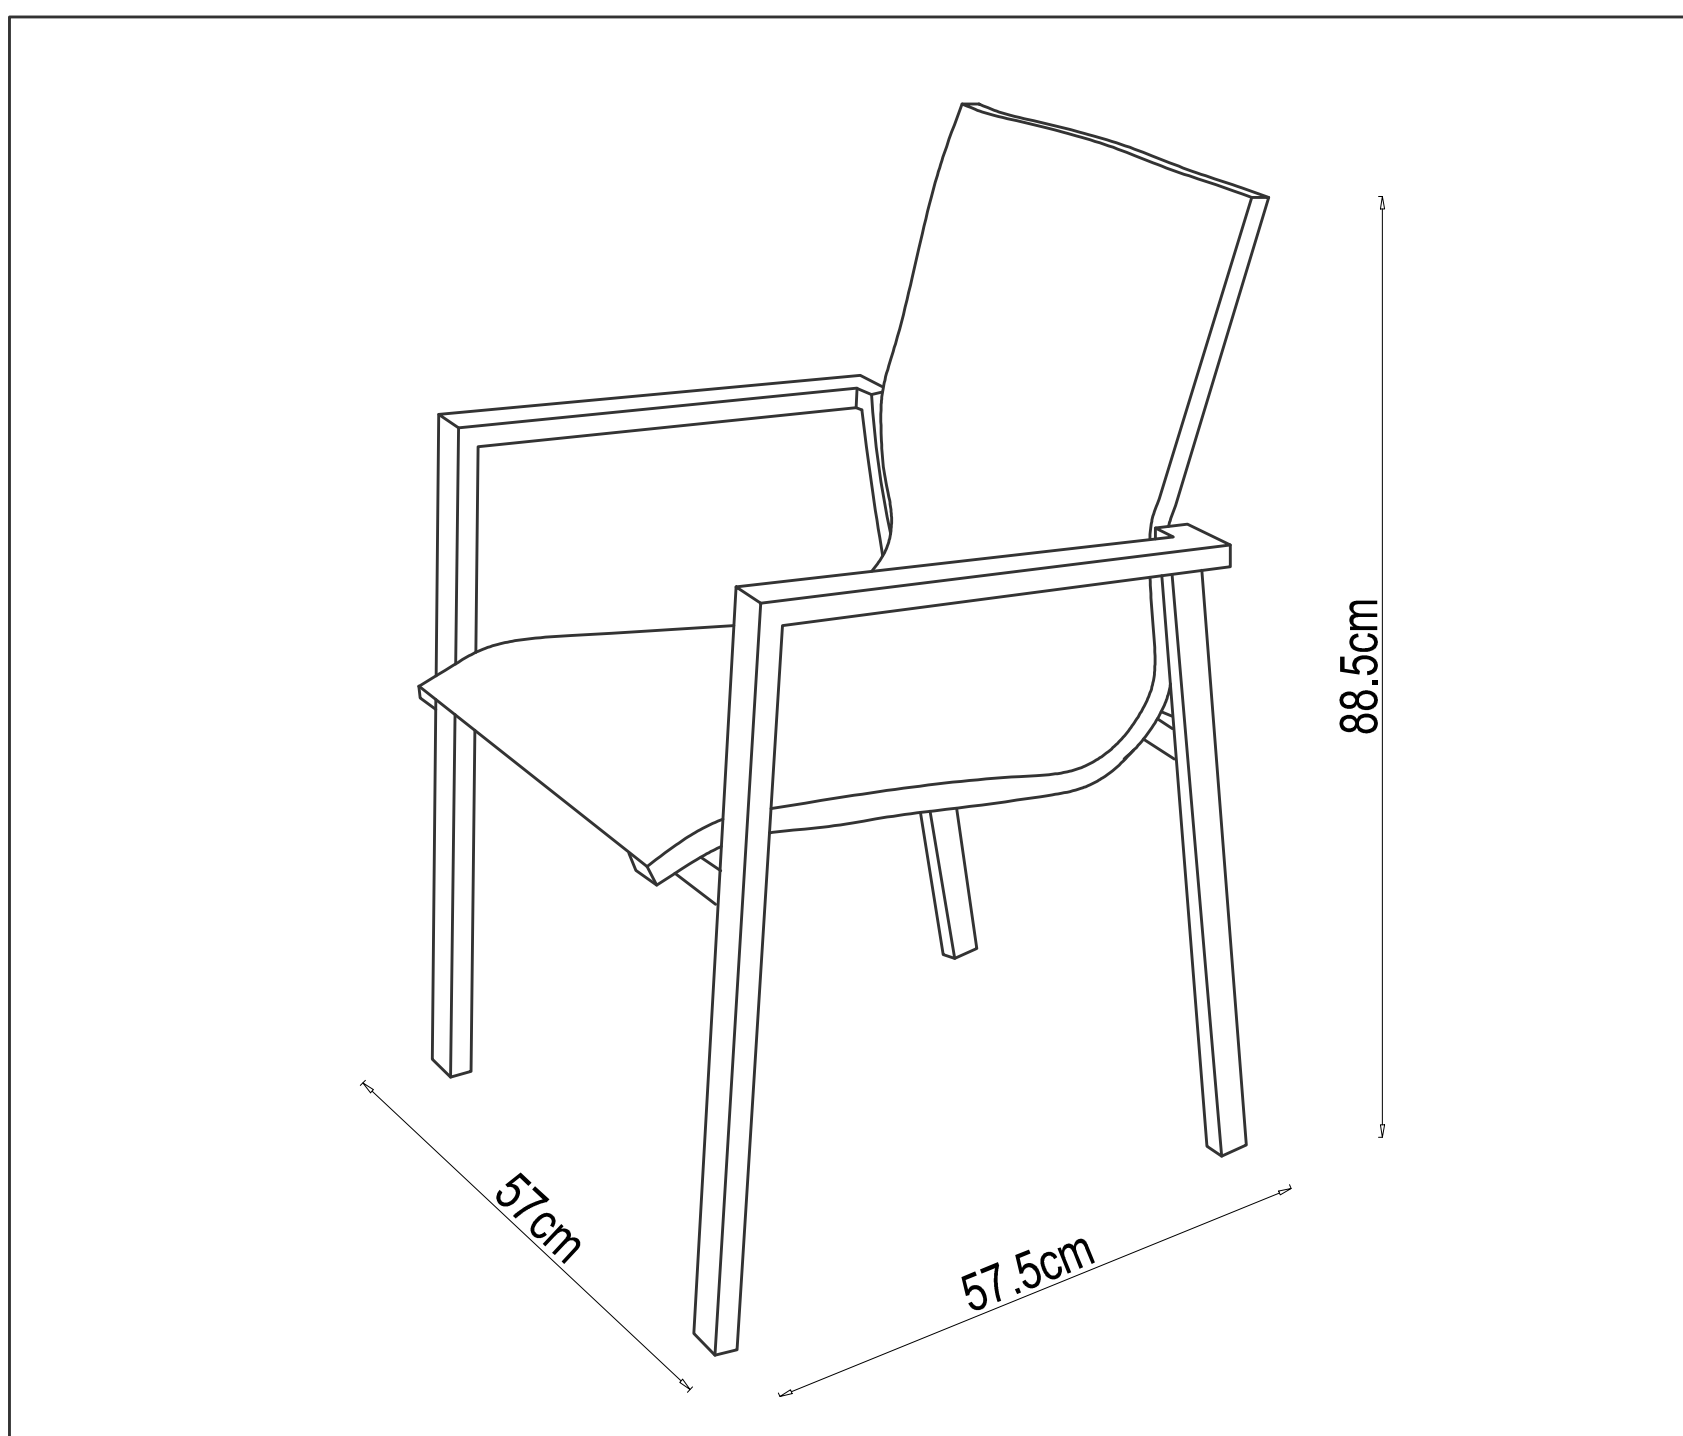

ASSEMBLY INSTRUCTION
SAFFIRE OUTDOOR 7PC DINING
SETTING-DINING CHAIRS
ITEM CODE - 77096

Imported by Amart Furniture Pty Ltd, Qld, Brisbane Australia .
For any assistance with assembly or for missing parts please phone
Amart Furniture , Customer Service Freecall 1800 351 084